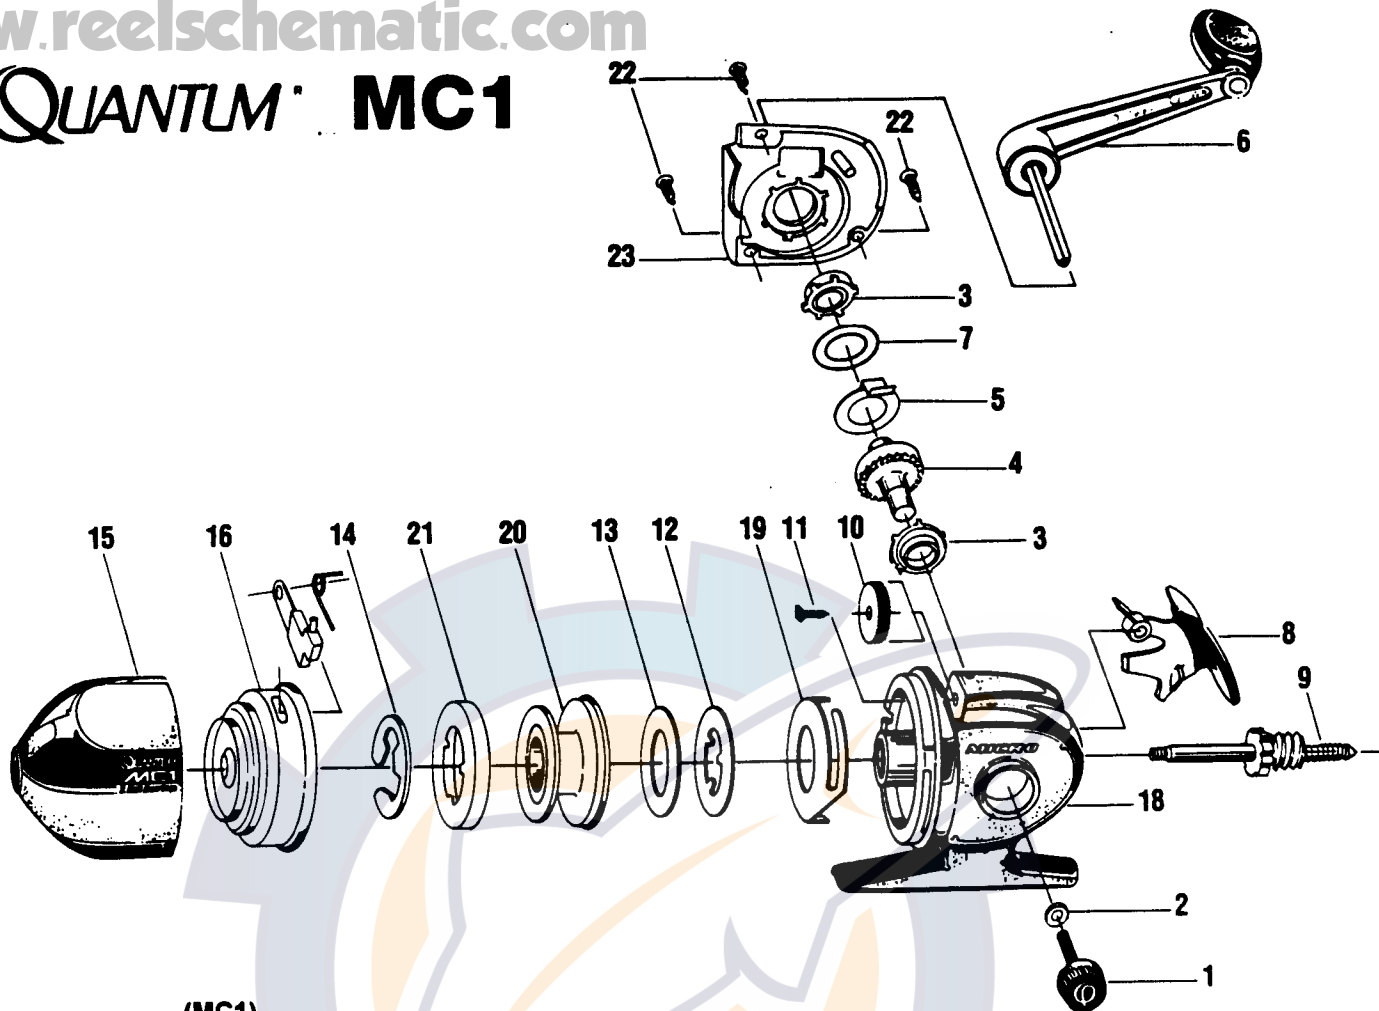

QUANTUM MC1

(MC1) KEY NO.	PART NO.	DESCRIPTION	PRICE
1	VE068	HANDLE SCREW CAP	.75
2	VE107	HANDLE WASHER	.10
3	VE026	CRANK GEAR BUSHING	1.75
4	VE012	CRANK GEAR	1.50
5	PJ061-01	ANTI-REVERSE ACTUATOR	.85
6	VE318	CRANK HANDLE ASSY.	4.50
7	PZ068-02	CRANK GEAR SHIM	.31
8	PJ009-01	THUMB STOP	.20
9	VE315-02	CENTER SHAFT ASSY.	3.60
10	BJ032	DRAG ADJUSTMENT WHEEL	.85
11	BJ054-2	DRAG ADJUSTMENT SCREW	.66
12	BJ040	SPOOL WASHER	.56
13	BJ108	DRAG FRICTION WASHER	.38
14	XZ034	SPOOL RETAINER	.33
15	VE324-03	FRONT COVER ASSY.	2.55
16	BE310-2	SPINNERHEAD ASSY.	4.73
17	AJ049-01	SPRING - PICKUP ARM	.10
18	PJ301-01	BODY ASSY.	7.50
19	BJ027	DRAG SPRING PLATE	1.36
20	BE321-4	SPOOL ASSY.	4.54
21	BE036	SPOOL LIP WASHER	1.23
22	VE126-01	BODY COVER SCREW	.50
23	PJ023-01	BODY COVER	2.80

Prices subject to change without notice. Prices do not include postage and handling.

PLEASE ORDER BY PART NUMBER

Rev. 6/94

Zebco Division Brunswick Corporation, Box 270, Tulsa, OK 74101 USA 918-836-5581